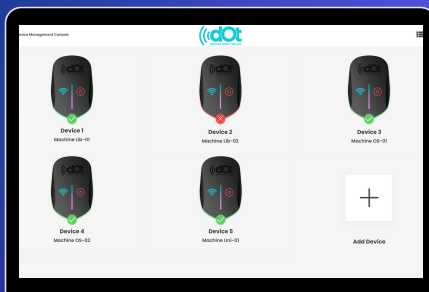

# WIRELESS DESIGN TRANSFER DEVICE

Introducing  
The All New Device  
To Transfer Your  
Designs Directly To  
Your Machine  
From Anywhere.

EASY TO USE

Create Design

Select Machine

Receive Directly  
On The  
Machine